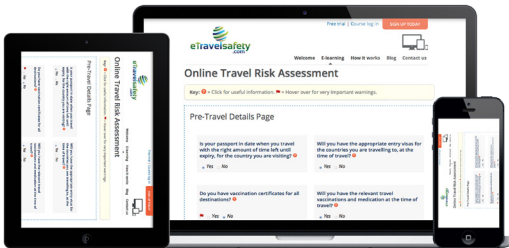

Online Travel Risk Assessment Calculator

Sign up today

Sign up to our travel risk assessment calculator

Our online travel risk assessment calculator provides a cost effective and easy to use approach to assessing the risk associated with a forthcoming journey. The calculator can be accessed from any device with internet access.

Assess the risk of any leisure or business travel

The assessment calculator gathers personal details, pre-travel information and destination details and then provides a detailed report on the current risk level together with advice on how to minimise risk.